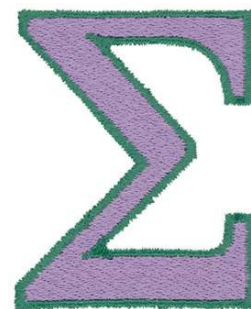

Name: Sigma Symbol Outline Machine
Embroidery Design

SKU: DC01-AL0092

Brand: Dakota Collectibles

Unique Colors: 13 (2 color Stops)

Unique Colors

	Color Name (Color Code)	Manufacturer - Type
	Super White (1001) [No Color Selected]	madeira - rayon
	Dusty Lilac (1263) [No Color Selected]	madeira - rayon
	Crocus (286)	Exquisite - Polyester 1000m

Complete Color Sequence

#		Color Name (Color Code)	Manufacturer - Type
1		Super White (1001) [No Color Selected]	madeira - rayon
2		Super White (1001) [No Color Selected]	madeira - rayon
3		Crocus (286)	Exquisite - Polyester 1000m