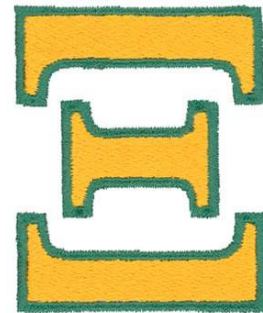

Name: Xi Symbol Outline Machine Embroidery Design

SKU: DC01-AL0088

Brand: Dakota Collectibles

Unique Colors: 13 (2 color Stops)

Unique Colors

	Color Name (Color Code)	Manufacturer - Type
	Super White (1001) [No Color Selected]	madeira - rayon
	Dusty Lilac (1263) [No Color Selected]	madeira - rayon
	Crocus (286)	Exquisite - Polyester 1000m

Complete Color Sequence

#		Color Name (Color Code)	Manufacturer - Type
1		Super White (1001) [No Color Selected]	madeira - rayon
2		Super White (1001) [No Color Selected]	madeira - rayon
3		Crocus (286)	Exquisite - Polyester 1000m