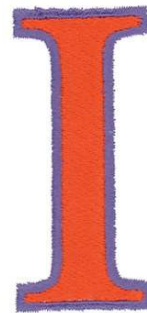

Name: Iota Symbol Outline Machine Embroidery Design

SKU: DC01-AL0083

Brand: Dakota Collectibles

Unique Colors: 13 (2 color Stops)

Unique Colors

	Color Name (Color Code)	Manufacturer - Type
	Super White (1001) [No Color Selected]	madeira - rayon
	Dusty Lilac (1263) [No Color Selected]	madeira - rayon
	Crocus (286)	Exquisite - Polyester 1000m

Complete Color Sequence

#		Color Name (Color Code)	Manufacturer - Type
1		Super White (1001) [No Color Selected]	madeira - rayon
2		Super White (1001) [No Color Selected]	madeira - rayon
3		Crocus (286)	Exquisite - Polyester 1000m