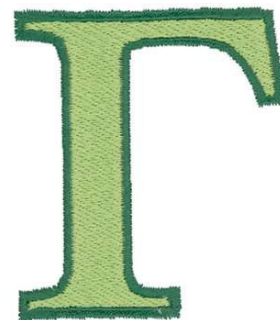

Name: Gamma Symbol Outline Machine
Embroidery Design

SKU: DC01-AL0077

Brand: Dakota Collectibles

Unique Colors: 13 (2 color Stops)

Unique Colors

	Color Name (Color Code)	Manufacturer - Type
	Super White (1001) [No Color Selected]	madeira - rayon
	Dusty Lilac (1263) [No Color Selected]	madeira - rayon
	Crocus (286)	Exquisite - Polyester 1000m

Complete Color Sequence

#		Color Name (Color Code)	Manufacturer - Type
1		Super White (1001) [No Color Selected]	madeira - rayon
2		Super White (1001) [No Color Selected]	madeira - rayon
3		Crocus (286)	Exquisite - Polyester 1000m