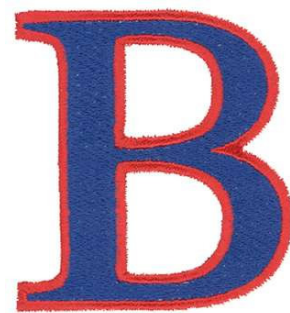

Name: Beta Symbol Outline Machine Embroidery Design

SKU: DC01-AL0076

Brand: Dakota Collectibles

Unique Colors: 13 (2 color Stops)

Unique Colors

	Color Name (Color Code)	Manufacturer - Type
	Super White (1001) [No Color Selected]	madeira - rayon
	Dusty Lilac (1263) [No Color Selected]	madeira - rayon
	Crocus (286)	Exquisite - Polyester 1000m