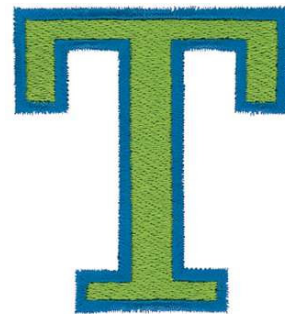

Name: Capital T Outline Machine Embroidery Design

SKU: DC01-AL0058

Brand: Dakota Collectibles

Unique Colors: 13 (2 color Stops)

Unique Colors

	Color Name (Color Code)	Manufacturer - Type
	Super White (1001) [No Color Selected]	madeira - rayon
	Dusty Lilac (1263) [No Color Selected]	madeira - rayon
	Crocus (286)	Exquisite - Polyester 1000m