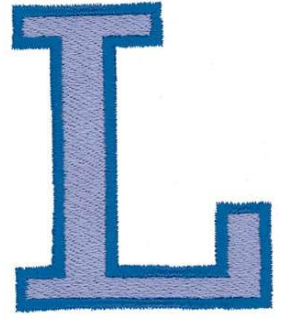

Name: Capital L Outline

SKU: DC01-AL0050

Brand: Dakota Collectibles

Unique Colors: 13 (2 color Stops)

Unique Colors

	Color Name (Color Code)	Manufacturer - Type
	Super White (1001) [No Color Selected]	madeira - rayon
	Dusty Lilac (1263) [No Color Selected]	madeira - rayon
	Crocus (286)	Exquisite - Polyester 1000m

Complete Color Sequence

#		Color Name (Color Code)	Manufacturer - Type
1		Super White (1001) [No Color Selected]	madeira - rayon
2		Super White (1001) [No Color Selected]	madeira - rayon
3		Crocus (286)	Exquisite - Polyester 1000m