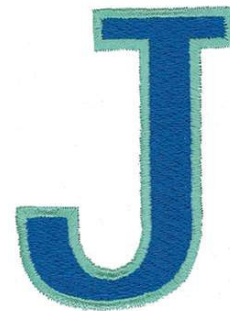

Name: Capital J Outline Machine Embroidery Design

SKU: DC01-AL0048

Brand: Dakota Collectibles

Unique Colors: 13 (2 color Stops)

Unique Colors

	Color Name (Color Code)	Manufacturer - Type
	Super White (1001) [No Color Selected]	madeira - rayon
	Dusty Lilac (1263) [No Color Selected]	madeira - rayon
	Crocus (286)	Exquisite - Polyester 1000m

Complete Color Sequence

#		Color Name (Color Code)	Manufacturer - Type
1		Super White (1001) [No Color Selected]	madeira - rayon
2		Super White (1001) [No Color Selected]	madeira - rayon
3		Crocus (286)	Exquisite - Polyester 1000m