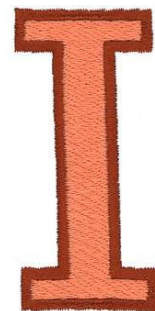

Name: Capital I Outline Machine Embroidery Design

SKU: DC01-AL0047

Brand: Dakota Collectibles

Unique Colors: 13 (2 color Stops)

Unique Colors

	Color Name (Color Code)	Manufacturer - Type
	Super White (1001) [No Color Selected]	madeira - rayon
	Dusty Lilac (1263) [No Color Selected]	madeira - rayon
	Crocus (286)	Exquisite - Polyester 1000m

Complete Color Sequence

#		Color Name (Color Code)	Manufacturer - Type
1		Super White (1001) [No Color Selected]	madeira - rayon
2		Super White (1001) [No Color Selected]	madeira - rayon
3		Crocus (286)	Exquisite - Polyester 1000m