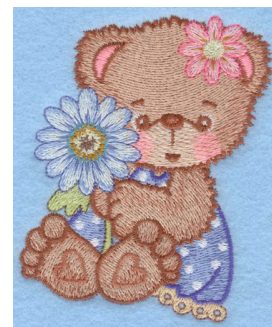

Name: Teddy Bear and Flowers Machine Embroidery Design

SKU: ADI01-AICDB106

Brand: Adorable Ideas

Unique Colors: 13 (37 color Stops)

Unique Colors

	Color Name (Color Code)	Manufacturer - Type
	Super White (1001) [No Color Selected]	madeira - rayon
	Dusty Lilac (1263) [No Color Selected]	madeira - rayon
	Crocus (286)	Exquisite - Polyester 1000m

Complete Color Sequence

#		Color Name (Color Code)	Manufacturer - Type
1		Super White (1001) [No Color Selected]	madeira - rayon
2		Super White (1001) [No Color Selected]	madeira - rayon
3		Crocus (286)	Exquisite - Polyester 1000m