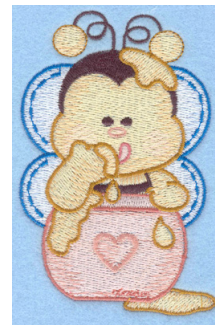

Name: Bumble Bee Honey Pot Machine
Embroidery Design

SKU: ADI01-AICBB120

Brand: Adorable Ideas

Unique Colors: 13 (11 color Stops)

Unique Colors

	Color Name (Color Code)	Manufacturer - Type
	Super White (1001) [No Color Selected]	madeira - rayon
	Dusty Lilac (1263) [No Color Selected]	madeira - rayon
	Crocus (286)	Exquisite - Polyester 1000m

Complete Color Sequence

#		Color Name (Color Code)	Manufacturer - Type
1		Super White (1001) [No Color Selected]	madeira - rayon
2		Super White (1001) [No Color Selected]	madeira - rayon
3		Crocus (286)	Exquisite - Polyester 1000m