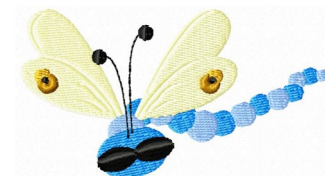

Name: Blue Dragonfly

SKU: AH01-AH10040

Brand: Applique Hut

Unique Colors: 13 (7 color Stops)

Unique Colors

	Color Name (Color Code)	Manufacturer - Type
	Super White (1001) [No Color Selected]	madeira - rayon
	Dusty Lilac (1263) [No Color Selected]	madeira - rayon
	Crocus (286)	Exquisite - Polyester 1000m

Complete Color Sequence

#		Color Name (Color Code)	Manufacturer - Type
1		Super White (1001) [No Color Selected]	madeira - rayon
2		Super White (1001) [No Color Selected]	madeira - rayon
3		Crocus (286)	Exquisite - Polyester 1000m