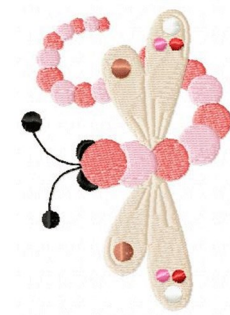

Name: Pink Dragonfly

SKU: AH01-AH10038

Brand: Applique Hut

Unique Colors: 13 (11 color Stops)

Unique Colors

	Color Name (Color Code)	Manufacturer - Type
	Super White (1001) [No Color Selected]	madeira - rayon
	Dusty Lilac (1263) [No Color Selected]	madeira - rayon
	Crocus (286)	Exquisite - Polyester 1000m

Complete Color Sequence

#		Color Name (Color Code)	Manufacturer - Type
1		Super White (1001) [No Color Selected]	madeira - rayon
2		Super White (1001) [No Color Selected]	madeira - rayon
3		Crocus (286)	Exquisite - Polyester 1000m