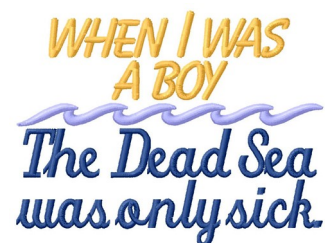

Name: Dead Sea Boy Machine Embroidery Design

SKU: GSD01-AGE184T1

Brand: Grand Slam Designs

Unique Colors: 13 (3 color Stops)

Unique Colors

	Color Name (Color Code)	Manufacturer - Type
	Super White (1001) [No Color Selected]	madeira - rayon
	Dusty Lilac (1263) [No Color Selected]	madeira - rayon
	Crocus (286)	Exquisite - Polyester 1000m