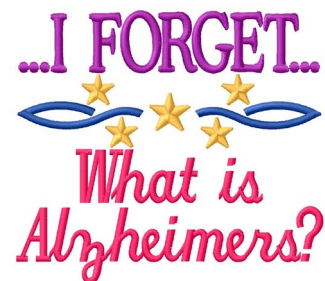

Name: I Forget Machine Embroidery Design

SKU: GSD01-AGE132

Brand: Grand Slam Designs

Unique Colors: 13 (4 color Stops)

Unique Colors

	Color Name (Color Code)	Manufacturer - Type
	Super White (1001) [No Color Selected]	madeira - rayon
	Dusty Lilac (1263) [No Color Selected]	madeira - rayon
	Crocus (286)	Exquisite - Polyester 1000m