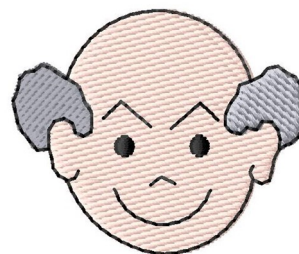

Name: Old Man Face

SKU: GSD01-AGE037R

Brand: Grand Slam Designs

Unique Colors: 13 (3 color Stops)

Unique Colors

	Color Name (Color Code)	Manufacturer - Type
	Super White (1001) [No Color Selected]	madeira - rayon
	Dusty Lilac (1263) [No Color Selected]	madeira - rayon
	Crocus (286)	Exquisite - Polyester 1000m

Complete Color Sequence

#		Color Name (Color Code)	Manufacturer - Type
1		Super White (1001) [No Color Selected]	madeira - rayon
2		Super White (1001) [No Color Selected]	madeira - rayon
3		Crocus (286)	Exquisite - Polyester 1000m