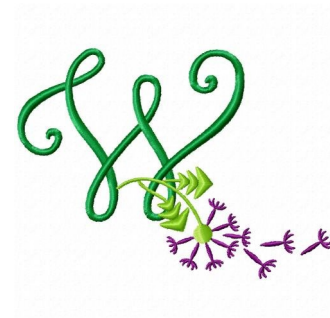

Name: Monogram Bloom W Machine Embroidery Design

SKU: GE01-78monW

Brand: Gosia Embroidery

Unique Colors: 13 (3 color Stops)

Unique Colors

	Color Name (Color Code)	Manufacturer - Type
	Super White (1001) [No Color Selected]	madeira - rayon
	Dusty Lilac (1263) [No Color Selected]	madeira - rayon
	Crocus (286)	Exquisite - Polyester 1000m

Complete Color Sequence

#		Color Name (Color Code)	Manufacturer - Type
1		Super White (1001) [No Color Selected]	madeira - rayon
2		Super White (1001) [No Color Selected]	madeira - rayon
3		Crocus (286)	Exquisite - Polyester 1000m