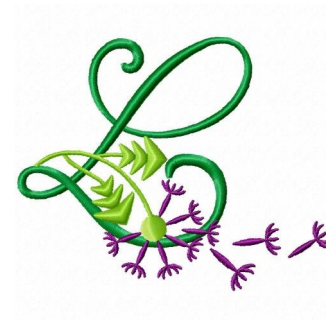

Name: Monogram Bloom L Machine Embroidery Design

SKU: GE01-78monL

Brand: Gosia Embroidery

Unique Colors: 13 (3 color Stops)

Unique Colors

	Color Name (Color Code)	Manufacturer - Type
	Super White (1001) [No Color Selected]	madeira - rayon
	Dusty Lilac (1263) [No Color Selected]	madeira - rayon
	Crocus (286)	Exquisite - Polyester 1000m

Complete Color Sequence

#		Color Name (Color Code)	Manufacturer - Type
1		Super White (1001) [No Color Selected]	madeira - rayon
2		Super White (1001) [No Color Selected]	madeira - rayon
3		Crocus (286)	Exquisite - Polyester 1000m