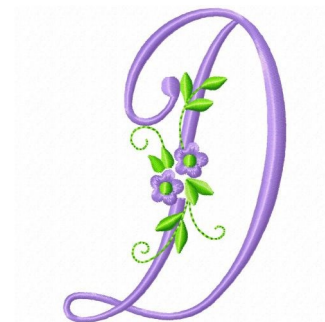

Name: Monogram Flower D Machine Embroidery Design

SKU: GE01-73Mon_D

Brand: Gosia Embroidery

Unique Colors: 13 (2 color Stops)

Unique Colors

	Color Name (Color Code)	Manufacturer - Type
	Super White (1001) [No Color Selected]	madeira - rayon
	Dusty Lilac (1263) [No Color Selected]	madeira - rayon
	Crocus (286)	Exquisite - Polyester 1000m