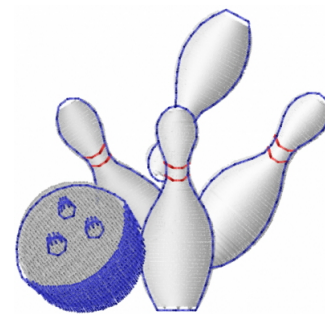

Name: Bowling Pins Machine Embroidery Design

SKU: DS01-4_bowling_pins1

Brand: DataStitch

Unique Colors: 13 (5 color Stops)

Unique Colors

	Color Name (Color Code)	Manufacturer - Type
	Super White (1001) [No Color Selected]	madeira - rayon
	Dusty Lilac (1263) [No Color Selected]	madeira - rayon
	Crocus (286)	Exquisite - Polyester 1000m

Complete Color Sequence

#		Color Name (Color Code)	Manufacturer - Type
1		Super White (1001) [No Color Selected]	madeira - rayon
2		Super White (1001) [No Color Selected]	madeira - rayon
3		Crocus (286)	Exquisite - Polyester 1000m