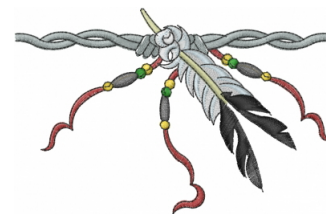

Name: Eagle Feather

SKU: MED01-21245

Brand: Machine Embroidery Designs

Unique Colors: 13 (21 color Stops)

Unique Colors

	Color Name (Color Code)	Manufacturer - Type
	Super White (1001) [No Color Selected]	madeira - rayon
	Dusty Lilac (1263) [No Color Selected]	madeira - rayon
	Crocus (286)	Exquisite - Polyester 1000m

Complete Color Sequence

#		Color Name (Color Code)	Manufacturer - Type
1		Super White (1001) [No Color Selected]	madeira - rayon
2		Super White (1001) [No Color Selected]	madeira - rayon
3		Crocus (286)	Exquisite - Polyester 1000m