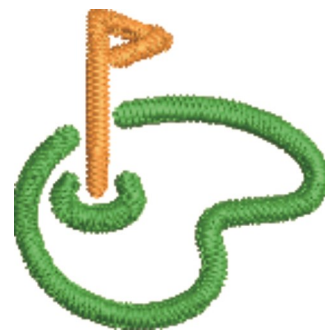

Name: Golf Hole Outline

SKU: JRD01-210201015

Brand: JumpRope Designs

Unique Colors: 13 (2 color Stops)

Unique Colors

| | Color Name (Color Code) | Manufacturer - Type |
|--|--|-----------------------------|
| | Super White (1001) [No Color Selected] | madeira - rayon |
| | Dusty Lilac (1263) [No Color Selected] | madeira - rayon |
| | Crocus (286) | Exquisite - Polyester 1000m |

Complete Color Sequence

| # | | Color Name (Color Code) | Manufacturer - Type |
|---|---|--|--------------------------------|
| 1 |  | Super White (1001) [No Color Selected] | madeira - rayon |
| 2 |  | Super White (1001) [No Color Selected] | madeira - rayon |
| 3 |  | Crocus (286) | Exquisite - Polyester 1000m |