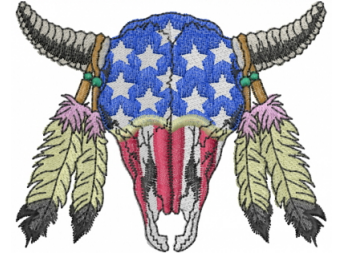

Name: Real American

SKU: MED01-20249

Brand: Machine Embroidery Designs

Unique Colors: 13 (17 color Stops)

Real American

Unique Colors

	Color Name (Color Code)	Manufacturer - Type
	Super White (1001) [No Color Selected]	madeira - rayon
	Dusty Lilac (1263) [No Color Selected]	madeira - rayon
	Crocus (286)	Exquisite - Polyester 1000m

Complete Color Sequence

#		Color Name (Color Code)	Manufacturer - Type
1		Super White (1001) [No Color Selected]	madeira - rayon
2		Super White (1001) [No Color Selected]	madeira - rayon
3		Crocus (286)	Exquisite - Polyester 1000m