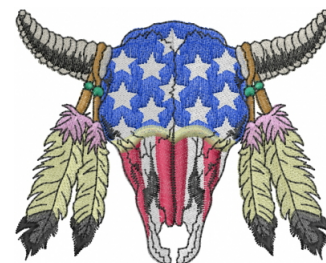

Name: Native American Skull

SKU: MED01-20248

Brand: Machine Embroidery Designs

Unique Colors: 13 (16 color Stops)

Unique Colors

	Color Name (Color Code)	Manufacturer - Type
	Super White (1001) [No Color Selected]	madeira - rayon
	Dusty Lilac (1263) [No Color Selected]	madeira - rayon
	Crocus (286)	Exquisite - Polyester 1000m

Complete Color Sequence

#		Color Name (Color Code)	Manufacturer - Type
1		Super White (1001) [No Color Selected]	madeira - rayon
2		Super White (1001) [No Color Selected]	madeira - rayon
3		Crocus (286)	Exquisite - Polyester 1000m