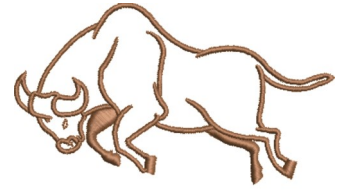

Name: Bull Rider Machine Embroidery Design

SKU: JRD01-20200126017

Brand: JumpRope Designs

Unique Colors: 13 (2 color Stops)

BULL RIDER

Unique Colors

	Color Name (Color Code)	Manufacturer - Type
	Super White (1001) [No Color Selected]	madeira - rayon
	Dusty Lilac (1263) [No Color Selected]	madeira - rayon
	Crocus (286)	Exquisite - Polyester 1000m