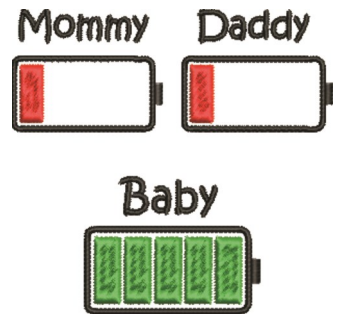

Name: Baby Energy

SKU: JRD01-2019100904

Brand: JumpRope Designs

Unique Colors: 13 (3 color Stops)

Unique Colors

	Color Name (Color Code)	Manufacturer - Type
	Super White (1001) [No Color Selected]	madeira - rayon
	Dusty Lilac (1263) [No Color Selected]	madeira - rayon
	Crocus (286)	Exquisite - Polyester 1000m

Complete Color Sequence

#		Color Name (Color Code)	Manufacturer - Type
1		Super White (1001) [No Color Selected]	madeira - rayon
2		Super White (1001) [No Color Selected]	madeira - rayon
3		Crocus (286)	Exquisite - Polyester 1000m