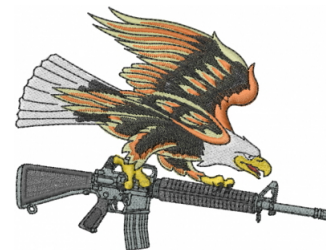

Name: Machine Gun Eagle

SKU: MED01-20155

Brand: Machine Embroidery Designs

Unique Colors: 13 (11 color Stops)

Unique Colors

	Color Name (Color Code)	Manufacturer - Type
	Super White (1001) [No Color Selected]	madeira - rayon
	Dusty Lilac (1263) [No Color Selected]	madeira - rayon
	Crocus (286)	Exquisite - Polyester 1000m