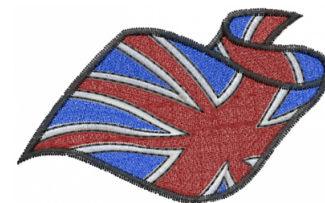

Name: British Flag

SKU: MED01-20064

Brand: Machine Embroidery Designs

Unique Colors: 13 (4 color Stops)

Unique Colors

	Color Name (Color Code)	Manufacturer - Type
	Super White (1001) [No Color Selected]	madeira - rayon
	Dusty Lilac (1263) [No Color Selected]	madeira - rayon
	Crocus (286)	Exquisite - Polyester 1000m

Complete Color Sequence

#		Color Name (Color Code)	Manufacturer - Type
1		Super White (1001) [No Color Selected]	madeira - rayon
2		Super White (1001) [No Color Selected]	madeira - rayon
3		Crocus (286)	Exquisite - Polyester 1000m