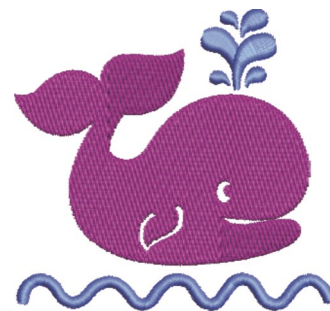

Name: Happy Whale

SKU: JRD01-200427065

Brand: JumpRope Designs

Unique Colors: 13 (2 color Stops)

Unique Colors

	Color Name (Color Code)	Manufacturer - Type
	Super White (1001) [No Color Selected]	madeira - rayon
	Dusty Lilac (1263) [No Color Selected]	madeira - rayon
	Crocus (286)	Exquisite - Polyester 1000m