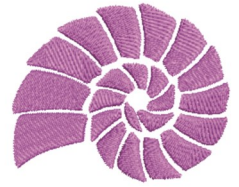

**Name:** Seashell Birthstone

**SKU:** JRD01-200327077

**Brand:** JumpRope Designs

**Unique Colors:** 13 (2 color Stops)

**My birth stone**

**is a seashell**

## Unique Colors

	<b>Color Name (Color Code)</b>	<b>Manufacturer - Type</b>
	Super White (1001) [No Color Selected]	madeira - rayon
	Dusty Lilac (1263) [No Color Selected]	madeira - rayon
	Crocus (286)	Exquisite - Polyester 1000m

# Complete Color Sequence

#		Color Name (Color Code)	Manufacturer - Type
1		Super White (1001) [No Color Selected]	madeira - rayon
2		Super White (1001) [No Color Selected]	madeira - rayon
3		Crocus (286)	Exquisite - Polyester 1000m