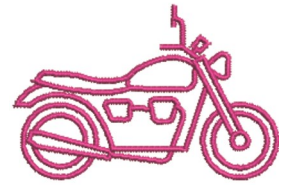

Name: Motorcycle Mama

SKU: JRD01-200309064

Brand: JumpRope Designs

Unique Colors: 13 (2 color Stops)

Motorcycle

Mama

Unique Colors

	Color Name (Color Code)	Manufacturer - Type
	Super White (1001) [No Color Selected]	madeira - rayon
	Dusty Lilac (1263) [No Color Selected]	madeira - rayon
	Crocus (286)	Exquisite - Polyester 1000m