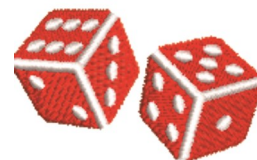

Name: Casino Night Machine Embroidery Design

SKU: JRD01-200309028

Brand: JumpRope Designs

Unique Colors: 13 (3 color Stops)

CASINO

NIGHT

Unique Colors

	Color Name (Color Code)	Manufacturer - Type
	Super White (1001) [No Color Selected]	madeira - rayon
	Dusty Lilac (1263) [No Color Selected]	madeira - rayon
	Crocus (286)	Exquisite - Polyester 1000m

Complete Color Sequence

#		Color Name (Color Code)	Manufacturer - Type
1		Super White (1001) [No Color Selected]	madeira - rayon
2		Super White (1001) [No Color Selected]	madeira - rayon
3		Crocus (286)	Exquisite - Polyester 1000m