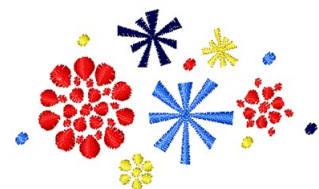

**Name:** July 4th Fireworks Machine Embroidery Design

**SKU:** 1Z01-1Z00147A

**Brand:** 1Z Embroidery

**Unique Colors:** 13 (4 color Stops)

## Unique Colors

	<b>Color Name (Color Code)</b>	<b>Manufacturer - Type</b>
	Super White (1001) [No Color Selected]	madeira - rayon
	Dusty Lilac (1263) [No Color Selected]	madeira - rayon
	Crocus (286)	Exquisite - Polyester 1000m

# Complete Color Sequence

#		Color Name (Color Code)	Manufacturer - Type
1		Super White (1001) [No Color Selected]	madeira - rayon
2		Super White (1001) [No Color Selected]	madeira - rayon
3		Crocus (286)	Exquisite - Polyester 1000m