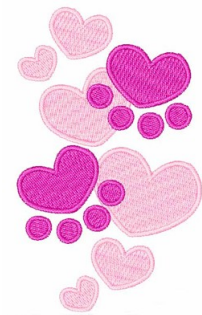

Name: Heart Paw Prints

SKU: 1Z01-1Z00131A

Brand: 1Z Embroidery

Unique Colors: 13 (2 color Stops)

Unique Colors

	Color Name (Color Code)	Manufacturer - Type
	Super White (1001) [No Color Selected]	madeira - rayon
	Dusty Lilac (1263) [No Color Selected]	madeira - rayon
	Crocus (286)	Exquisite - Polyester 1000m

Complete Color Sequence

#		Color Name (Color Code)	Manufacturer - Type
1		Super White (1001) [No Color Selected]	madeira - rayon
2		Super White (1001) [No Color Selected]	madeira - rayon
3		Crocus (286)	Exquisite - Polyester 1000m