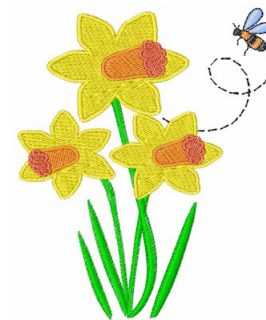

Name: Daffodil

SKU: 1Z01-1Z00106A

Brand: 1Z Embroidery

Unique Colors: 13 (8 color Stops)

Unique Colors

	Color Name (Color Code)	Manufacturer - Type
	Super White (1001) [No Color Selected]	madeira - rayon
	Dusty Lilac (1263) [No Color Selected]	madeira - rayon
	Crocus (286)	Exquisite - Polyester 1000m

Complete Color Sequence

#		Color Name (Color Code)	Manufacturer - Type
1		Super White (1001) [No Color Selected]	madeira - rayon
2		Super White (1001) [No Color Selected]	madeira - rayon
3		Crocus (286)	Exquisite - Polyester 1000m