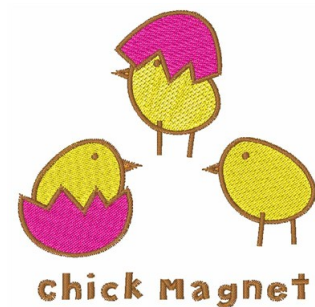

Name: Chick Magnet

SKU: 1Z01-1Z00104B

Brand: 1Z Embroidery

Unique Colors: 13 (4 color Stops)

Unique Colors

	Color Name (Color Code)	Manufacturer - Type
	Super White (1001) [No Color Selected]	madeira - rayon
	Dusty Lilac (1263) [No Color Selected]	madeira - rayon
	Crocus (286)	Exquisite - Polyester 1000m