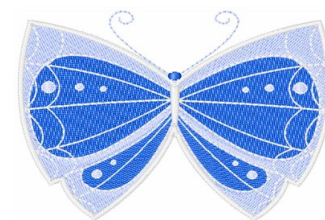

**Name:** Blue Butterfly

**SKU:** 1Z01-1Z00097A

**Brand:** 1Z Embroidery

**Unique Colors:** 13 (4 color Stops)

## Unique Colors

	<b>Color Name (Color Code)</b>	<b>Manufacturer - Type</b>
	Super White (1001) [No Color Selected]	madeira - rayon
	Dusty Lilac (1263) [No Color Selected]	madeira - rayon
	Crocus (286)	Exquisite - Polyester 1000m

# Complete Color Sequence

#		Color Name (Color Code)	Manufacturer - Type
1		Super White (1001) [No Color Selected]	madeira - rayon
2		Super White (1001) [No Color Selected]	madeira - rayon
3		Crocus (286)	Exquisite - Polyester 1000m