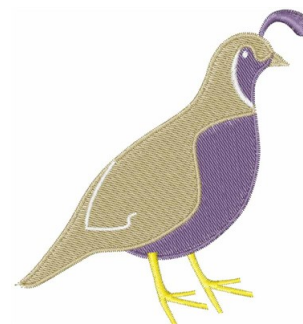

Name: Quail

SKU: 1Z01-1Z00087A

Brand: 1Z Embroidery

Unique Colors: 13 (6 color Stops)

Unique Colors

	Color Name (Color Code)	Manufacturer - Type
	Super White (1001) [No Color Selected]	madeira - rayon
	Dusty Lilac (1263) [No Color Selected]	madeira - rayon
	Crocus (286)	Exquisite - Polyester 1000m

Complete Color Sequence

#		Color Name (Color Code)	Manufacturer - Type
1		Super White (1001) [No Color Selected]	madeira - rayon
2		Super White (1001) [No Color Selected]	madeira - rayon
3		Crocus (286)	Exquisite - Polyester 1000m