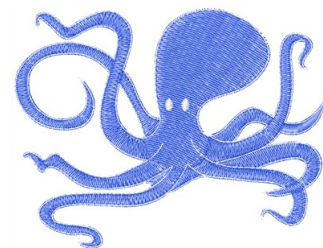

Name: Octopus

SKU: 1Z01-1Z00085A

Brand: 1Z Embroidery

Unique Colors: 13 (2 color Stops)

Unique Colors

	Color Name (Color Code)	Manufacturer - Type
	Super White (1001) [No Color Selected]	madeira - rayon
	Dusty Lilac (1263) [No Color Selected]	madeira - rayon
	Crocus (286)	Exquisite - Polyester 1000m

Complete Color Sequence

#		Color Name (Color Code)	Manufacturer - Type
1		Super White (1001) [No Color Selected]	madeira - rayon
2		Super White (1001) [No Color Selected]	madeira - rayon
3		Crocus (286)	Exquisite - Polyester 1000m