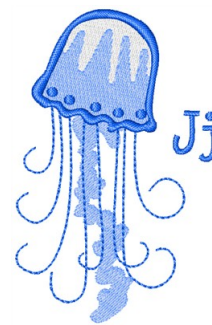

Name: Jellyfish With J

SKU: 1Z01-1Z00080B

Brand: 1Z Embroidery

Unique Colors: 13 (3 color Stops)

Unique Colors

	Color Name (Color Code)	Manufacturer - Type
	Super White (1001) [No Color Selected]	madeira - rayon
	Dusty Lilac (1263) [No Color Selected]	madeira - rayon
	Crocus (286)	Exquisite - Polyester 1000m

Complete Color Sequence

#		Color Name (Color Code)	Manufacturer - Type
1		Super White (1001) [No Color Selected]	madeira - rayon
2		Super White (1001) [No Color Selected]	madeira - rayon
3		Crocus (286)	Exquisite - Polyester 1000m