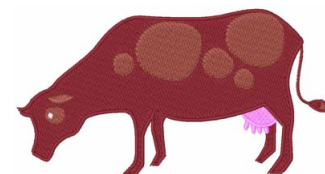

**Name:** How Now Brown Cow Machine  
Embroidery Design

**SKU:** 1Z01-1Z00077D

**Brand:** 1Z Embroidery

**Unique Colors:** 13 (7 color Stops)

**How Now Brown Cow**

## Unique Colors

	<b>Color Name (Color Code)</b>	<b>Manufacturer - Type</b>
	Super White (1001) [No Color Selected]	madeira - rayon
	Dusty Lilac (1263) [No Color Selected]	madeira - rayon
	Crocus (286)	Exquisite - Polyester 1000m