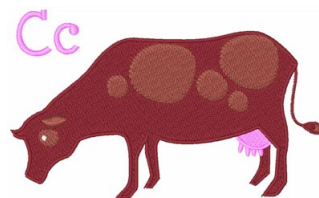

**Name:** C Is For Cow

**SKU:** 1Z01-1Z00077B

**Brand:** 1Z Embroidery

**Unique Colors:** 13 (7 color Stops)

## Unique Colors

	<b>Color Name (Color Code)</b>	<b>Manufacturer - Type</b>
	Super White (1001) [No Color Selected]	madeira - rayon
	Dusty Lilac (1263) [No Color Selected]	madeira - rayon
	Crocus (286)	Exquisite - Polyester 1000m