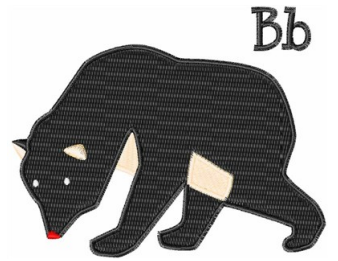

**Name:** B Bear

**SKU:** 1Z01-1Z00076B

**Brand:** 1Z Embroidery

**Unique Colors:** 13 (6 color Stops)

## Unique Colors

	<b>Color Name (Color Code)</b>	<b>Manufacturer - Type</b>
	Super White (1001) [No Color Selected]	madeira - rayon
	Dusty Lilac (1263) [No Color Selected]	madeira - rayon
	Crocus (286)	Exquisite - Polyester 1000m