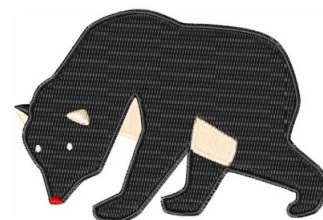

Name: Black Bear Machine Embroidery Design

SKU: 1Z01-1Z00076A

Brand: 1Z Embroidery

Unique Colors: 13 (5 color Stops)

Unique Colors

	Color Name (Color Code)	Manufacturer - Type
	Super White (1001) [No Color Selected]	madeira - rayon
	Dusty Lilac (1263) [No Color Selected]	madeira - rayon
	Crocus (286)	Exquisite - Polyester 1000m

Complete Color Sequence

#		Color Name (Color Code)	Manufacturer - Type
1		Super White (1001) [No Color Selected]	madeira - rayon
2		Super White (1001) [No Color Selected]	madeira - rayon
3		Crocus (286)	Exquisite - Polyester 1000m