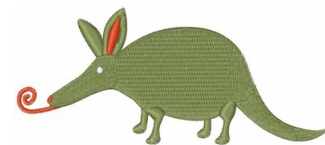

Name: Aardvark

SKU: 1Z01-1Z00073A

Brand: 1Z Embroidery

Unique Colors: 13 (4 color Stops)

Unique Colors

	Color Name (Color Code)	Manufacturer - Type
	Super White (1001) [No Color Selected]	madeira - rayon
	Dusty Lilac (1263) [No Color Selected]	madeira - rayon
	Crocus (286)	Exquisite - Polyester 1000m

Complete Color Sequence

#		Color Name (Color Code)	Manufacturer - Type
1		Super White (1001) [No Color Selected]	madeira - rayon
2		Super White (1001) [No Color Selected]	madeira - rayon
3		Crocus (286)	Exquisite - Polyester 1000m