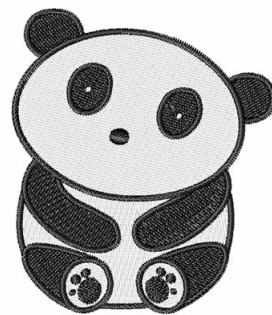

Name: Panda Bear Machine Embroidery Design

SKU: 1Z01-1Z00053A

Brand: 1Z Embroidery

Unique Colors: 13 (4 color Stops)

Unique Colors

	Color Name (Color Code)	Manufacturer - Type
	Super White (1001) [No Color Selected]	madeira - rayon
	Dusty Lilac (1263) [No Color Selected]	madeira - rayon
	Crocus (286)	Exquisite - Polyester 1000m