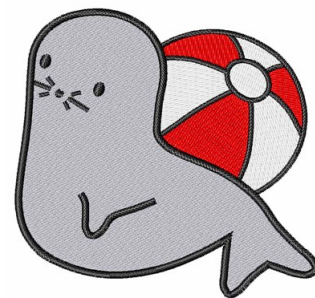

Name: Grey Seal

SKU: 1Z01-1Z00051A

Brand: 1Z Embroidery

Unique Colors: 13 (4 color Stops)

Unique Colors

	Color Name (Color Code)	Manufacturer - Type
	Super White (1001) [No Color Selected]	madeira - rayon
	Dusty Lilac (1263) [No Color Selected]	madeira - rayon
	Crocus (286)	Exquisite - Polyester 1000m