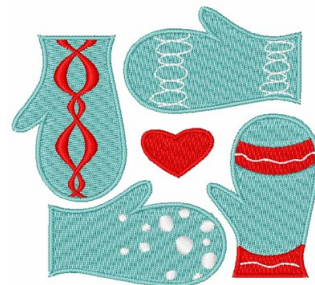

**Name:** Winter Mittens

**SKU:** 1Z01-1Z00031A

**Brand:** 1Z Embroidery

**Unique Colors:** 13 (11 color Stops)

## Unique Colors

	<b>Color Name (Color Code)</b>	<b>Manufacturer - Type</b>
	Super White (1001) [No Color Selected]	madeira - rayon
	Dusty Lilac (1263) [No Color Selected]	madeira - rayon
	Crocus (286)	Exquisite - Polyester 1000m

# Complete Color Sequence

#		Color Name (Color Code)	Manufacturer - Type
1		Super White (1001) [No Color Selected]	madeira - rayon
2		Super White (1001) [No Color Selected]	madeira - rayon
3		Crocus (286)	Exquisite - Polyester 1000m