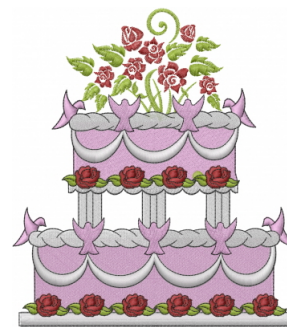

Name: Wedding Cake

SKU: MED01-19968

Brand: Machine Embroidery Designs

Unique Colors: 13 (19 color Stops)

Unique Colors

	Color Name (Color Code)	Manufacturer - Type
	Super White (1001) [No Color Selected]	madeira - rayon
	Dusty Lilac (1263) [No Color Selected]	madeira - rayon
	Crocus (286)	Exquisite - Polyester 1000m

Complete Color Sequence

#		Color Name (Color Code)	Manufacturer - Type
1		Super White (1001) [No Color Selected]	madeira - rayon
2		Super White (1001) [No Color Selected]	madeira - rayon
3		Crocus (286)	Exquisite - Polyester 1000m