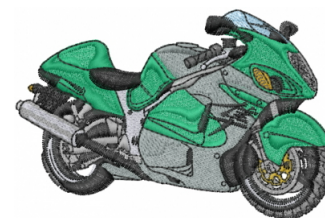

Name: Motorcycle

SKU: MED01-19891

Brand: Machine Embroidery Designs

Unique Colors: 13 (15 color Stops)

Unique Colors

	Color Name (Color Code)	Manufacturer - Type
	Super White (1001) [No Color Selected]	madeira - rayon
	Dusty Lilac (1263) [No Color Selected]	madeira - rayon
	Crocus (286)	Exquisite - Polyester 1000m

Complete Color Sequence

#		Color Name (Color Code)	Manufacturer - Type
1		Super White (1001) [No Color Selected]	madeira - rayon
2		Super White (1001) [No Color Selected]	madeira - rayon
3		Crocus (286)	Exquisite - Polyester 1000m